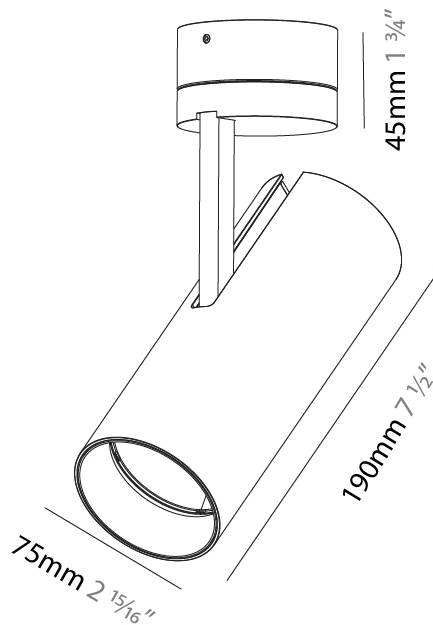

GENERAL

Series: Imagine
Subseries: Imagine 75
Brand: Prolicht
Division: Architectural
Mounting Type: Surface
Mounting Location: Ceiling
Subcategory: Spots

PHYSICAL

Shape: Cylinder
Diameter (mm): 75
Diameter (in): 2 ¹⁵/₁₆
Height (mm): 190
Height (in): 7 ¹/₂
Max. Overall Height (mm): 235
Max. Overall Height (in): 9 ³/₄
Light Distribution: Adjustable / Direct
Weight (kg): 0.919
Weight (lbs): 2.02
Fixture Finish: [SSR / BKV / CWI / CRY / HAB / UFT / ITA / RUA / FTG / MYG / LOD / PUS / FRO / FUP / KIA / POP / BLS / SPG / MEY / GOH / GUM / CHC / COM / ABZ / JAG / OBR / MOS / ROR](#)
Fixture Material: Aluminum Die Cast

ELECTRICAL

Lamp Type: LED (Zhaga Standard)
Input Wattage (W): 20.9
Total Output Wattage (W): 19
Dimming: [Tri-Mode (Non-Dimming and Phase Dimming (120Vac only) and 0-10V Dimming)](#)
Driver Included: Yes
Driver Location: Integrated
Driver Type: Constant Current - Universal
Driver Class: Class 2
Input Voltage (V): 120 - 277
Constant Current (MA): 500

LED

Number of LEDs: 1
Color Temperature (°K): [2700 / 3000 / 3500 / 4000](#)
Max. Delivered Lumen (lm): 1490 / 1530 / 1607 / 1640
CRI: >90 CRI
Lamp Life (hrs): 50000

OPTICAL

Reflector°: [20 / 25 / 40](#)
Adjustability: Rotational 350°; Tilt 90°

RATINGS AND CERTIFICATIONS

Certified By: Certified for North American Standards
IP rating: IP20

PROJECT
TYPE
SPECIFIER
QUANTITY
DATE