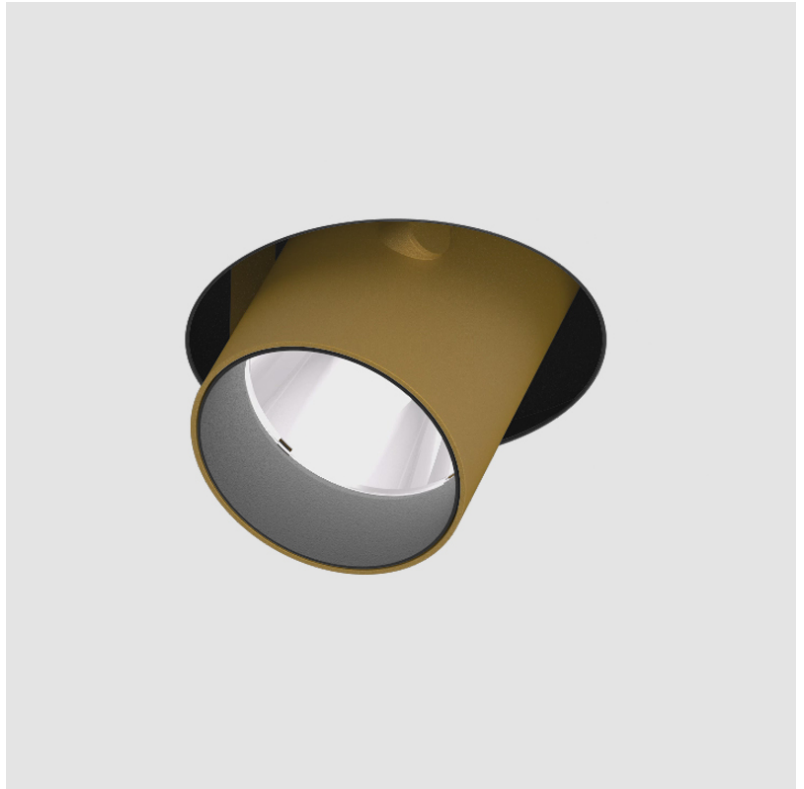

ELECTRICAL

Lamp Type: LED (Zhaga Standard)
Input Wattage (W): 20.9
Total Output Wattage (W): 18.7
Dimming: Tri-Mode (Non-Dimming and Phase Dimming (120Vac only) and 0-10V Dimming)
Driver Included: No
Driver Location: Recessed Housing
Driver Type: Constant Current - Universal
Driver Class: Class 2
Housing: See components
Input Voltage (V): 120 - 277
Constant Current (MA): 500

LED

Number of LEDs: 1
Color Temperature (°K): 2700 / 3000 / 3500 / 4000
Max. Delivered Lumen (lm): 1490 / 1530 / 1607 / 1640
CRI: >90 CRI
Lamp Life (hrs): 50000
Upon Request: Special Color Temperature

OPTICAL

Reflector: 16 / 32
Adjustability: Rotational 355°; Tilt 45°
Upon Request: Special Beam Angles

RATINGS AND CERTIFICATIONS

Available for international specifications by adding INT at the end of the existing Model #. For assistance on 'custom' specifications, contact zteam@zaneen.com. In a constant effort to supply the best product, we reserve the right to change specifications or materials without notice. The most recent specification sheets are found at zaneen.com
IP rating: IP20