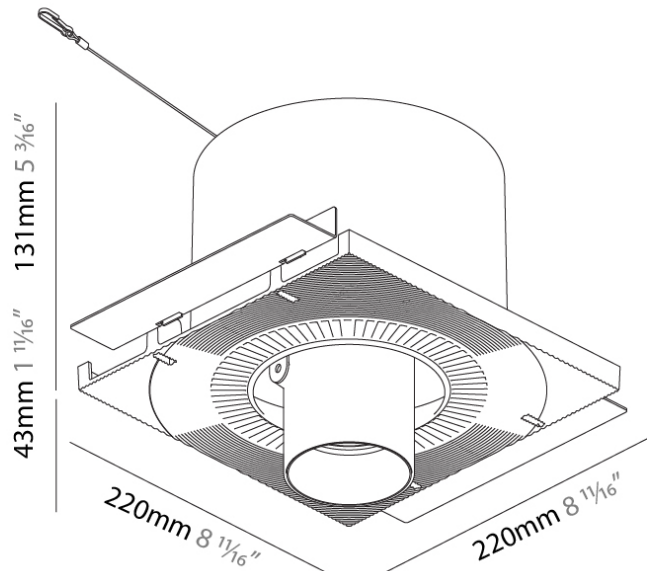

ELECTRICAL

Lamp Type: LED (Zhaga Standard)
Input Wattage (W): 20.9
Total Output Wattage (W): 18.7
Dimming: Tri-Mode (Non-Dimming and Phase Dimming (120Vac only) and 0-10V Dimming)
Driver Included: No
Driver Location: Recessed Housing
Driver Type: Constant Current - Universal
Driver Class: Class 2
Housing: See components
Input Voltage (V): 120 - 277
Constant Current (MA): 500

LED

Number of LEDs: 1
Color Temperature (°K): 2700 / 3000 / 3500 / 4000
Max. Delivered Lumen (lm): 1490 / 1530 / 1607 / 1640
CRI: >90 CRI
Lamp Life (hrs): 50000
Upon Request: Special Color Temperature

OPTICAL

Reflector: 16 / 32
Adjustability: Rotational 355°; Tilt 45°
Upon Request: Special Beam Angles

RATINGS AND CERTIFICATIONS

Available for international specifications by adding INT at the end of the existing Model #. For assistance on 'custom' specifications, contact zteam@zaneen.com. In a constant effort to supply the best product, we reserve the right to change specifications or materials without notice. The most recent specification sheets are found at zaneen.com
IP rating: IP20