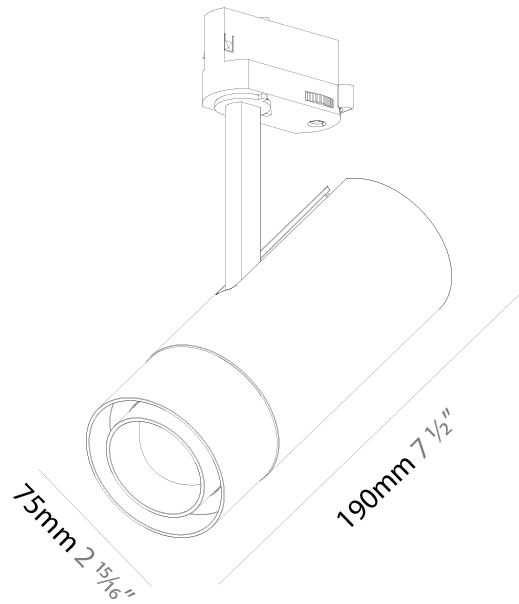

GENERAL

Series: Imagine
Subseries: Imagine Flex
Brand: Prolicht
Division: Architectural
Mounting Type: Track
Mounting Location: Ceiling
Subcategory: Spots

PHYSICAL

Shape: Cylinder
Diameter (mm): 75
Diameter (in): 2 ¹⁵/₁₆
Height (mm): 190
Height (in): 7 ¹/₂
Max. Overall Height (mm): 210
Max. Overall Height (in): 8 ¹/₄
Light Distribution: Adjustable / Direct
Weight (kg): 0.702
Weight (lbs): 1.54
Fixture Finish: SSR / BKV / CWI / CRY / HAB / UFT / ITA / RUA / FTG / MYG / LOD / PUS / FRO / FUP / KIA / POP / BLS / SPG / MEY / GOH / GUM / CHC / COM / ABZ / JAG / OBR / MOS / ROR
Holder Finish: BLK / WHI / SIL
Fixture Material: Aluminum Die Cast

ELECTRICAL

Lamp Type: LED (Zhaga Standard)
Input Wattage (W): 20
Total Output Wattage (W): 18.2
Dimming: Tri-Mode (Non-Dimming and Phase Dimming (120Vac only) and 0-10V Dimming)
Driver Included: Yes
Driver Location: Integrated
Driver Type: Constant Current - Universal
Driver Class: Class 2
Input Voltage (V): 120 - 277
Constant Current (MA): 500

LED

Number of LEDs: 1
Color Temperature (°K): 2700 / 3000 / 3500 / 4000
Max. Delivered Lumen (lm): 788 / 817 / 859 / 876
Nominal Lumen (lm): 1782 / 1848 / 1941 / 1981
CRI: >90 CRI
Lamp Life (hrs): 50000

OPTICAL

Reflector°: 14° to 48°
Adjustability: Rotational 350°; Tilt 90°

RATINGS AND CERTIFICATIONS

Certified By: Certified for North American Standards
IP rating: IP20