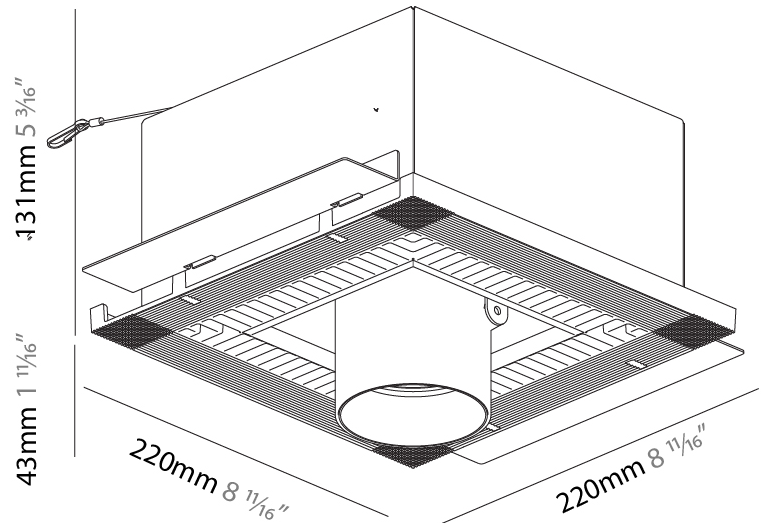

ELECTRICAL

Lamp Type: LED (Zhaga Standard)
Input Wattage (W): 23.1
Total Output Wattage (W): 18.7
Dimming: Tri-Mode (Non-Dimming and Phase Dimming (120Vac only) and 0-10V Dimming)
Driver Included: No
Driver Location: Recessed Housing
Driver Type: Constant Current - Universal
Driver Class: Class 2
Housing: See components
Input Voltage (V): 120 - 277
Constant Current (MA): 500

LED

Number of LEDs: 1
Color Temperature (°K): 2700 / 3000 / 3500 / 4000
Max. Delivered Lumen (lm): 1490 / 1530 / 1607 / 1640
CRI: >90 CRI
Lamp Life (hrs): 50000
Upon Request: Special Color Temperature

OPTICAL

Reflector: 20 / 40 / 60
Adjustability: Rotational 355°; Tilt 45°
Upon Request: Special Beam Angles

RATINGS AND CERTIFICATIONS

Certified By: Certified for North American Standards
Zaneen Lighting Inc. © 2024, Phone: 588-3387, Fax: 247-9519, www.zaneen.com

For international specifications by adding 'INT' at the end of the existing Model #. For assistance on 'custom' specifications, contact zteam@zaneen.com. In a constant effort to supply the best product, we reserve the right to change specifications or materials without notice. The most recent specification sheets are found at zaneen.com

145mm 5 11/16"	10 | 12 1/2 | 15 | 25mm 3/8" | 1/2" | 9/16" | 1"	225mm x 225mm 8 7/8" x 8 7/8"	355°	45°