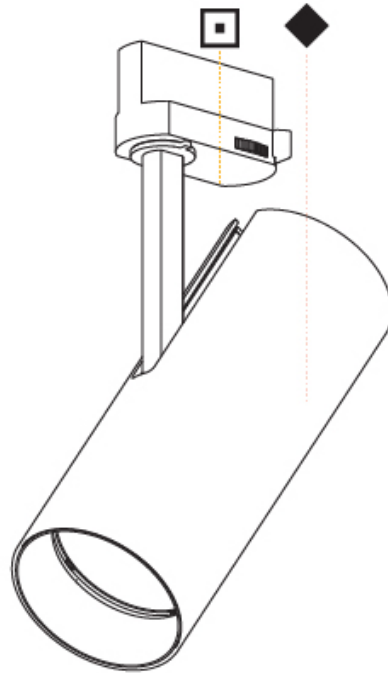

IMAGINE 75 TRACK

A3T042-

PROJECT _____

TYPE _____

SPECIFIER _____

QUANTITY _____

DATE _____

A