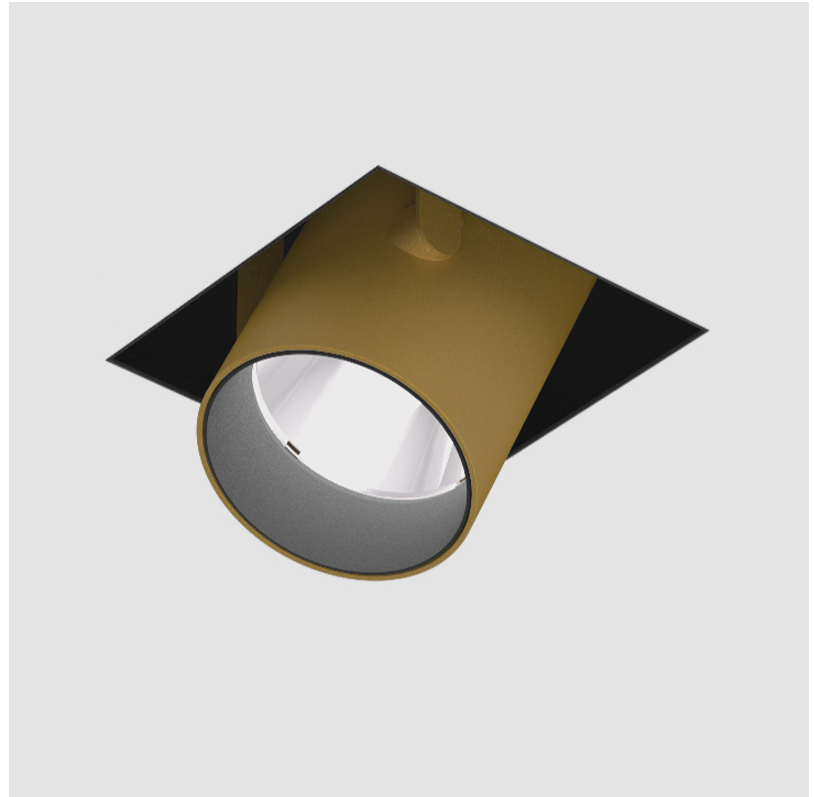

ELECTRICAL

Lamp Type: LED (Zhaga Standard)
Input Wattage (W): 23.1
Total Output Wattage (W): 18.7
Dimming: Tri-Mode (Non-Dimming and Phase Dimming (120Vac only) and 0-10V Dimming)
Driver Included: No
Driver Location: Recessed Housing
Driver Type: Constant Current - Universal
Driver Class: Class 2
Housing: See components
Input Voltage (V): 120 - 277
Constant Current (MA): 500

LED

Number of LEDs: 1
Color Temperature (°K): 2700 / 3000 / 3500 / 4000
Max. Delivered Lumen (lm): 1490 / 1530 / 1607 / 1640
CRI: >90 CRI
Lamp Life (hrs): 50000
Upon Request: Special Color Temperature

OPTICAL

Reflector: 20 / 40 / 60
Adjustability: Rotational 355°; Tilt 45°
Upon Request: Special Beam Angles

RATINGS AND CERTIFICATIONS

Certified By: Certified for North American Standards
Zaneen Lighting Inc. © 2024, Phone: 588-3387, Fax: 247-9519, www.zaneen.com

For international specifications by adding 'INT' at the end of the existing Model #. For assistance on 'custom' specifications, contact zteam@zaneen.com. In a constant effort to supply the best product, we reserve the right to change specifications or materials without notice. The most recent specification sheets are found at zaneen.com

145mm 5 11/16"	10 | 12 1/2 | 15 | 25mm 3/8" | 1/2" | 9/16" | 1"	225mm x 225mm 8 7/8" x 8 7/8"	355°	45°