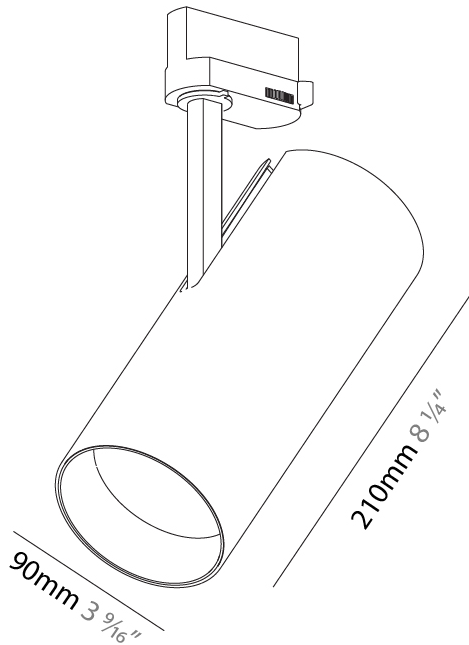

GENERAL

Series: Imagine
Subseries: Imagine 90
Brand: Prolicht
Division: Architectural
Mounting Type: Track
Mounting Location: Ceiling

PHYSICAL

Shape: Cylinder
Diameter (mm): 90
Diameter (in): 3 ⁹/₁₆
Height (mm): 210
Height (in): 8 ¹/₄
Max. Overall Height (mm): 230
Max. Overall Height (in): 9 ¹/₆
Light Distribution: Adjustable / Direct
Weight (kg): 0.886
Weight (lbs): 1.95
Fixture Finish: SSR / BKV / CWI / CRY / HAB / UFT / ITA / RUA / FTG / MYG / LOD / PUS / FRO / FUP / KIA / POP / BLS / SPG / MEY / GOH / GUM / CHC / COM / ABZ / JAG / OBR / MOS / ROR
Fixture Material: Aluminum Die Cast

ELECTRICAL

Lamp Type: LED (Zhaga Standard)
Input Wattage (W): 28
Total Output Wattage (W): 26
Dimming: [Tri-Mode (Non-Dimming and Phase Dimming (120Vac only) and 0-10V Dimming)](#)
Driver Included: Yes
Driver Location: Integrated
Driver Type: Constant Current - Universal
Driver Class: Class 2
Input Voltage (V): 120 - 277
Constant Current (MA): 700

LED

Number of LEDs: 1
Color Temperature (°K): [2700 / 3000 / 3500 / 4000](#)
Max. Delivered Lumen (lm): 1917 / 1995 / 2114 / 2157
Nominal Lumen (lm): 2909 / 3028 / 3208 / 3273
CRI: >90 CRI
Lamp Life (hrs): 50000

OPTICAL

Reflector: [6 / 14 / 32](#)

RATINGS AND CERTIFICATIONS

Certified By: Certified for North American Standards
IP rating: IP20

PROJECT _____
TYPE _____
SPECIFIER _____
QUANTITY _____
DATE _____