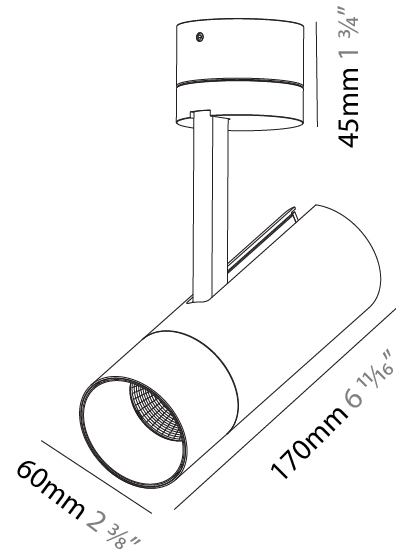

GENERAL

Series: Imagine
Subseries: Imagine 60
Brand: Prolicht
Division: Architectural
Mounting Type: Surface
Mounting Location: Ceiling
Subcategory: Spots

PHYSICAL

Shape: Cylinder
Diameter (mm): 60
Diameter (in): 2 ³/₈
Height (mm): 170
Height (in): 6 ¹¹/₁₆
Max. Overall Height (mm): 215
Max. Overall Height (in): 8 ⁷/₁₆
Light Distribution: Adjustable / Direct
Weight (kg): 0.604
Weight (lbs): 1.33
Fixture Finish: [SSR / BKV / CWI / CRY / HAB / UFT / ITA / RUA / FTG / MYG / LOD / PUS / FRO / FUP / KIA / POP / BLS / SPG / MEY / GOH / GUM / CHC / COM / ABZ / JAG / OBR / MOS / ROR](#)
Fixture Material: Aluminum Die Cast

ELECTRICAL

Lamp Type: LED (Zhaga Standard)
Input Wattage (W): 13
Total Output Wattage (W): 11.8
Dimming: [Tri-Mode (Non-Dimming and Phase Dimming (120Vac only) and 0-10V Dimming)](#)
Driver Included: Yes
Driver Location: Integrated
Driver Type: Constant Current - Universal
Driver Class: Class 2
Input Voltage (V): 120 - 277
Constant Current (MA): 500

LED

Number of LEDs: 1
Color Temperature (°K): [2700 / 3000 / 3500 / 4000](#)
Max. Delivered Lumen (lm): 987 / 1023 / 1076 / 1098
Nominal Lumen (lm): 1304 / 1352 / 1421 / 1450
CRI: >90 CRI
Lamp Life (hrs): 50000

OPTICAL

Reflector: [18 / 34 / 46](#)
Optic: [Lens Pack - No Lens / Linear Spread Lens / Honeycomb / Spread Lens](#)
Adjustability: Rotational 350°; Tilt 90°

RATINGS AND CERTIFICATIONS

Certified By: Certified for North American Standards
IP rating: IP20

PROJECT
TYPE
SPECIFIER
QUANTITY
DATE