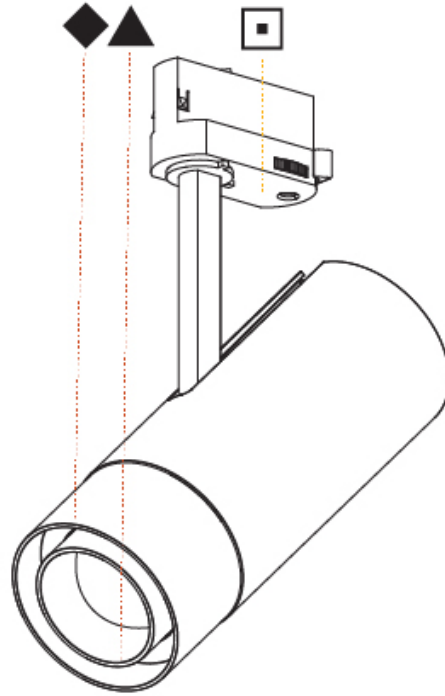

A3T110-

PROJECT	_____
TYPE	_____
SPECIFIER	_____
QUANTITY	_____
DATE	_____