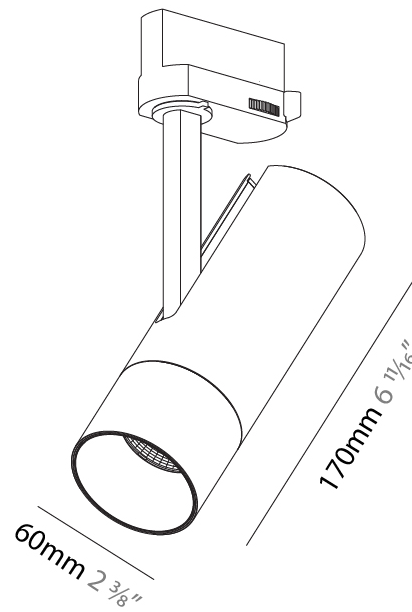

GENERAL

Series: Imagine
Subseries: Imagine 60
Brand: Prolicht
Division: Architectural
Mounting Type: Track
Mounting Location: Ceiling

PHYSICAL

Shape: Cylinder
Diameter (mm): 60
Diameter (in): 2 ³/₈
Height (mm): 170
Height (in): 6 ¹¹/₁₆
Max. Overall Height (mm): 190
Max. Overall Height (in): 7 ¹/₂
Light Distribution: Adjustable / Direct
Weight (kg): 0.522
Weight (lbs): 1.15
Fixture Finish: SSR / BKV / CWI / CRY / HAB / UFT / ITA / RUA / FTG / MYG / LOD / PUS / FRO / FUP / KIA / POP / BLS / SPG / MEY / GOH / GUM / CHC / COM / ABZ / JAG / OBR / MOS / ROR
Holder Finish: BLK / WHI / SIL
Fixture Material: Aluminum Die Cast

ELECTRICAL

Lamp Type: LED (Zhaga Standard)
Input Wattage (W): 14
Total Output Wattage (W): 13.8
Dimming: Tri-Mode (Non-Dimming and Phase Dimming (120Vac only) and 0-10V Dimming)
Driver Included: Yes
Driver Location: Integrated
Driver Type: Constant Current - Universal
Driver Class: Class 2
Input Voltage (V): 120 - 277
Constant Current (MA): 350

LED

Number of LEDs: 1
Color Temperature (°K): 2700 / 3000 / 3500 / 4000
Max. Delivered Lumen (lm): 776 / 836 / 869 / 887
Nominal Lumen (lm): 1276 / 1342 / 1395 / 1424
CRI: >90 CRI
Lamp Life (hrs): 50000

OPTICAL

Optic°: Lens Pack - No Lens / Linear Spread Lens / Honeycomb / Spread Lens
Beam Angle: 12

RATINGS AND CERTIFICATIONS

Certified By: Certified for North American Standards
IP rating: IP20

PROJECT
TYPE
SPECIFIER
QUANTITY
DATE