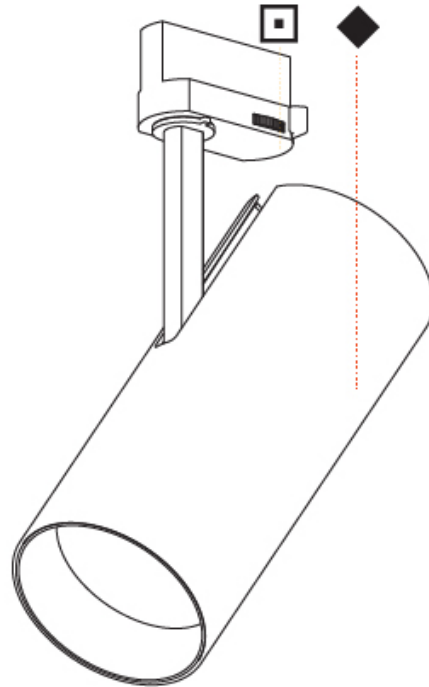

IMAGINE 90 TRACK

A3T048-

PROJECT

TYPE

SPECIFIER

QUANTITY

DATE

A