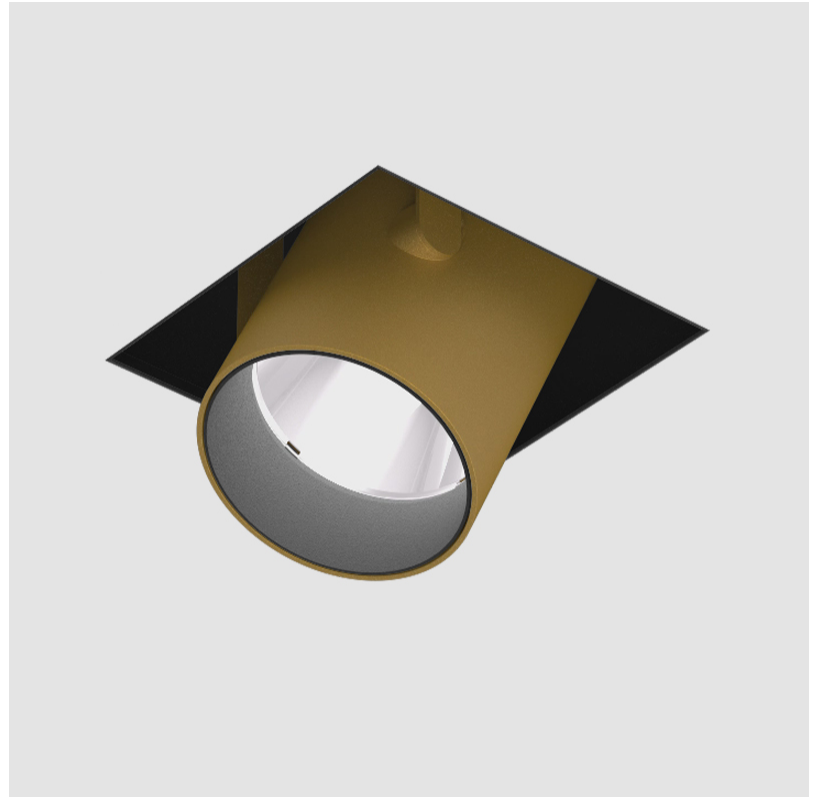

ELECTRICAL

Lamp Type: LED (Zhaga Standard)
Input Wattage (W): 13.2 (2700K) / 16.5
Total Output Wattage (W): 12 (2700K) / 15
Dimming: Tri-Mode (Non-Dimming and Phase Dimming (120Vac only) and 0-10V Dimming)
Driver Included: No
Driver Location: Recessed Housing
Driver Type: Constant Current - Universal
Driver Class: Class 2
Housing: See components
Input Voltage (V): 120 - 277
Constant Current (MA): 350

LED

Number of LEDs: 1
Color Temperature (°K): 2700 / 3000 / 3500 / 4000
Max. Delivered Lumen (lm): 870 / 970 / 1038 / 1060
CRI: >90 CRI
Lamp Life (hrs): 50000
Upon Request: Special Color Temperature

OPTICAL

Reflector°: 10
Adjustability: Rotational 355°; Tilt 45°
Upon Request: Special Beam Angles

RATINGS AND CERTIFICATIONS

Certified By: Certified for North American Standards
Zaneen Lighting Inc. © 2024, Phone: 588-3387, Fax: 247-9519, www.zaneen.com

Available for International specifications by adding 'INT' at the end of the existing Model #. For assistance on 'custom' specifications, contact zteam@zaneen.com. In a constant effort to supply the best product, we reserve the right to change specifications or materials without notice. The most recent specification sheets are found at zaneen.com