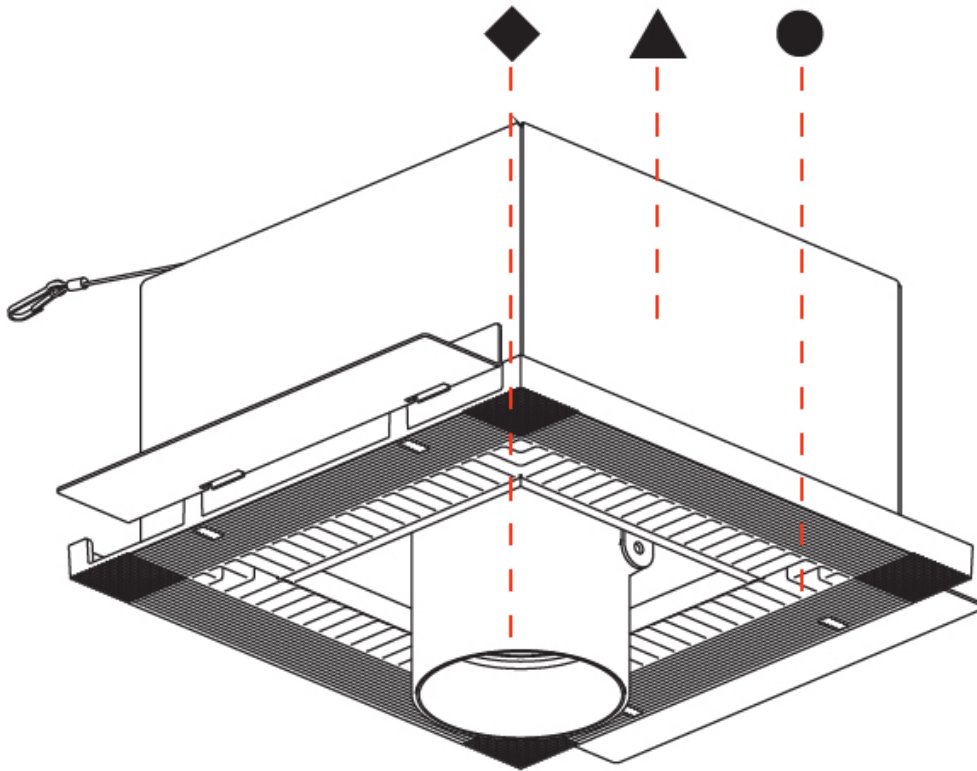

IMAGINE SQUARE TRIMLESS

A35404-

PROJECT	_____
TYPE	_____
SPECIFIER	_____
QUANTITY	_____
DATE	_____