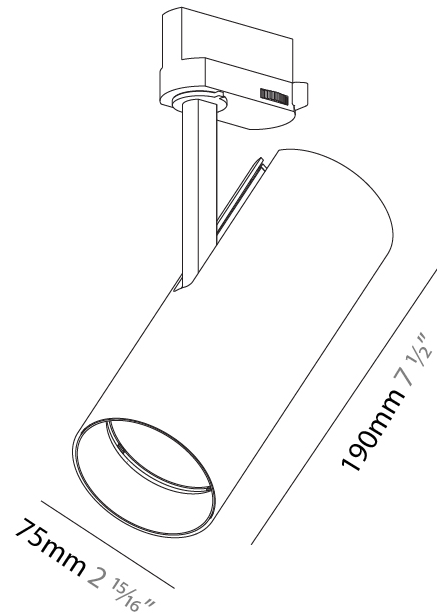

GENERAL

Series: Imagine
Subseries: Imagine 75
Brand: Prolicht
Division: Architectural
Mounting Type: Track
Mounting Location: Ceiling
Subcategory: Spots

PHYSICAL

Shape: Cylinder
Diameter (mm): 75
Diameter (in): 2 ¹⁵/₁₆
Height (mm): 190
Height (in): 7 ¹/₂
Max. Overall Height (mm): 210
Max. Overall Height (in): 8 ¹/₄
Light Distribution: Adjustable / Direct
Weight (kg): 0.768
Weight (lbs): 1.69
Fixture Finish: SSR / BKV / CWI / CRY / HAB / UFT / ITA / RUA / FTG / MYG / LOD / PUS / FRO / FUP / KIA / POP / BLS / SPG / MEY / GOH / GUM / CHC / COM / ABZ / JAG / OBR / MOS / ROR
Fixture Material: Aluminum Die Cast

ELECTRICAL

Lamp Type: LED (Zhaga Standard)
Input Wattage (W): 19
Total Output Wattage (W): 17.3
Dimming: Tri-Mode (Non-Dimming and Phase Dimming (120Vac only) and 0-10V Dimming)
Driver Included: Yes
Driver Location: Integrated
Driver Type: Constant Current - Universal
Driver Class: Class 2
Input Voltage (V): 120 - 277
Constant Current (MA): 500

LED

Number of LEDs: 1
Color Temperature (°K): 2700 / 3000 / 3500 / 4000
Max. Delivered Lumen (lm): 1432 / 1492 / 1555 / 1624
CRI: >90 CRI
Lamp Life (hrs): 50000

OPTICAL

Reflector: 16 / 32
Adjustability: Rotational 350°; Tilt 90°

RATINGS AND CERTIFICATIONS

Certified By: Certified for North American Standards
IP rating: IP20