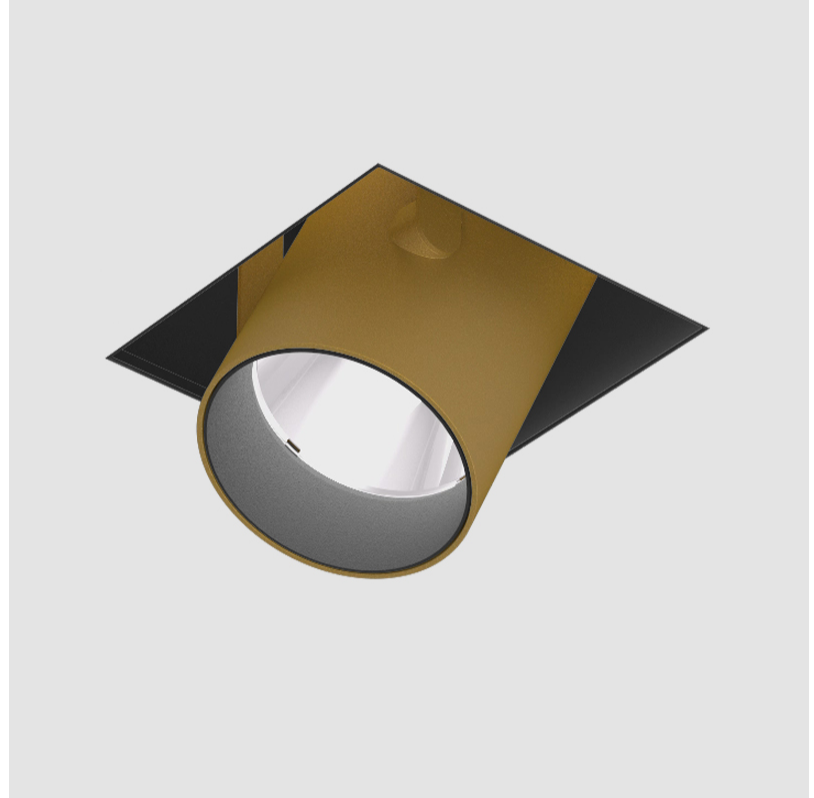

ELECTRICAL

Lamp Type: LED (Zhaga Standard)
Input Wattage (W): 19.3 + 2.6
Total Output Wattage (W): 16.5 + 2.2
Dimming: Tri-Mode (Non-Dimming and Phase Dimming (120Vac only) and 0-10V Dimming)
Driver Included: No
Driver Location: Remote
Driver Type: Constant Current & Constant Voltage - Universal
Driver Class: Class 2
Input Voltage (V): 120 - 277
Output Voltage (V): 24
Constant Current (MA): 500

LED

Number of LEDs: 2
Color Temperature (°K): 2700 / 3000 / 4000
Max. Delivered Lumen (lm): 1540 / 1580 / 1690
CRI: >90 CRI
Lamp Life (hrs): 50000
Upon Request: Special Color Temperature

OPTICAL

Reflector: 20 / 40 / 60
Adjustability: Rotational 355°; Tilt 45°
Upon Request: Special Beam Angles

RATINGS AND CERTIFICATIONS

For international specifications by adding 'INT' at the end of the existing Model #. For assistance on 'custom' specifications, contact zteam@zaneen.com.
In a constant effort to supply the best product, we reserve the right to change specifications or materials without notice. The most recent specification sheets are found at zaneen.com

145mm
5 11/16"

10 | 12 1/2 | 15 | 25mm
3/8" | 1/2" | 9/16" | 1"

225mm x 225mm
8 7/8" x 8 7/8"

355°

45°