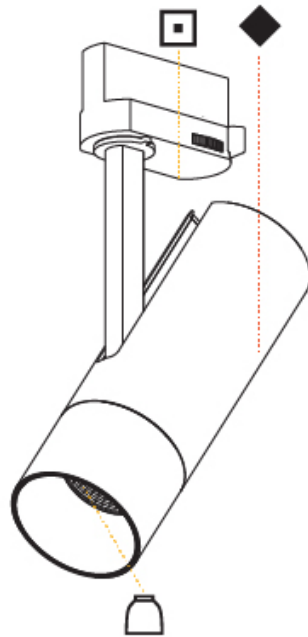

IMAGINE 60 TRACK

A3T007-

PROJECT _____

TYPE _____

SPECIFIER _____

QUANTITY _____

DATE _____

A