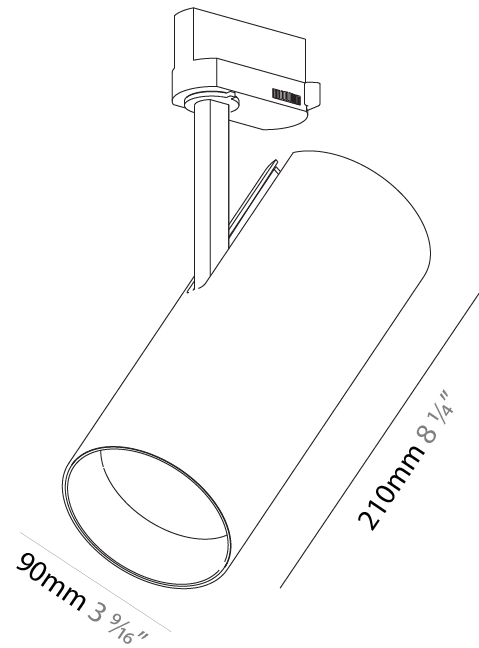

GENERAL

Series: Imagine
Subseries: Imagine 90
Brand: Prolicht
Division: Architectural
Mounting Type: Track
Mounting Location: Ceiling

PHYSICAL

Shape: Cylinder
Diameter (mm): 90
Diameter (in): 3 9/16
Height (mm): 210
Height (in): 8 1/4
Max. Overall Height (mm): 230
Max. Overall Height (in): 9 1/16
Light Distribution: Adjustable / Direct
Weight (kg): 0.903
Weight (lbs): 1.99
Fixture Finish: SSR / BKV / CWI / CRY / HAB / UFT / ITA / RUA / FTG / MYG / LOD / PUS / FRO / FUP / KIA / POP / BLS / SPG / MEY / GOH / GUM / CHC / COM / ABZ / JAG / OBR / MOS / ROR
Fixture Material: Aluminum Die Cast

ELECTRICAL

Lamp Type: LED (Zhaga Standard)
Input Wattage (W): 14
Total Output Wattage (W): 12.1
Dimming: Tri-Mode (Non-Dimming and Phase Dimming (120Vac only) and 0-10V Dimming)
Driver Included: Yes
Driver Location: Integrated
Driver Type: Constant Current - Universal
Driver Class: Class 2
Input Voltage (V): 120 - 277
Constant Current (MA): 350

LED

Number of LEDs: 1
Color Temperature (°K): 2700 / 3000 / 3500 / 4000
Max. Delivered Lumen (lm): 846 / 911 / 948 / 967
Nominal Lumen (lm): 1246 / 1342 / 1396 / 1424
CRI: >90 CRI
Lamp Life (hrs): 50000

OPTICAL

Reflector°: 6
Optic°: Lens Pack - No Lens / Linear Spread Lens / Honeycomb / Spread Lens
Adjustability: Rotational 350°; Tilt 90°

RATINGS AND CERTIFICATIONS

Certified By: Certified for North American Standards
IP rating: IP20