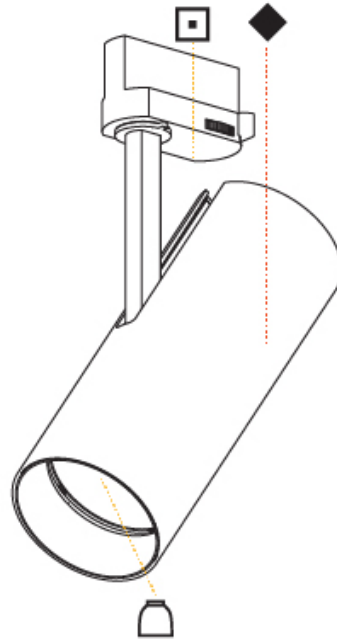

IMAGINE 75 TRACK

A3T039-

PROJECT	_____
TYPE	_____
SPECIFIER	_____
QUANTITY	_____
DATE	_____

A