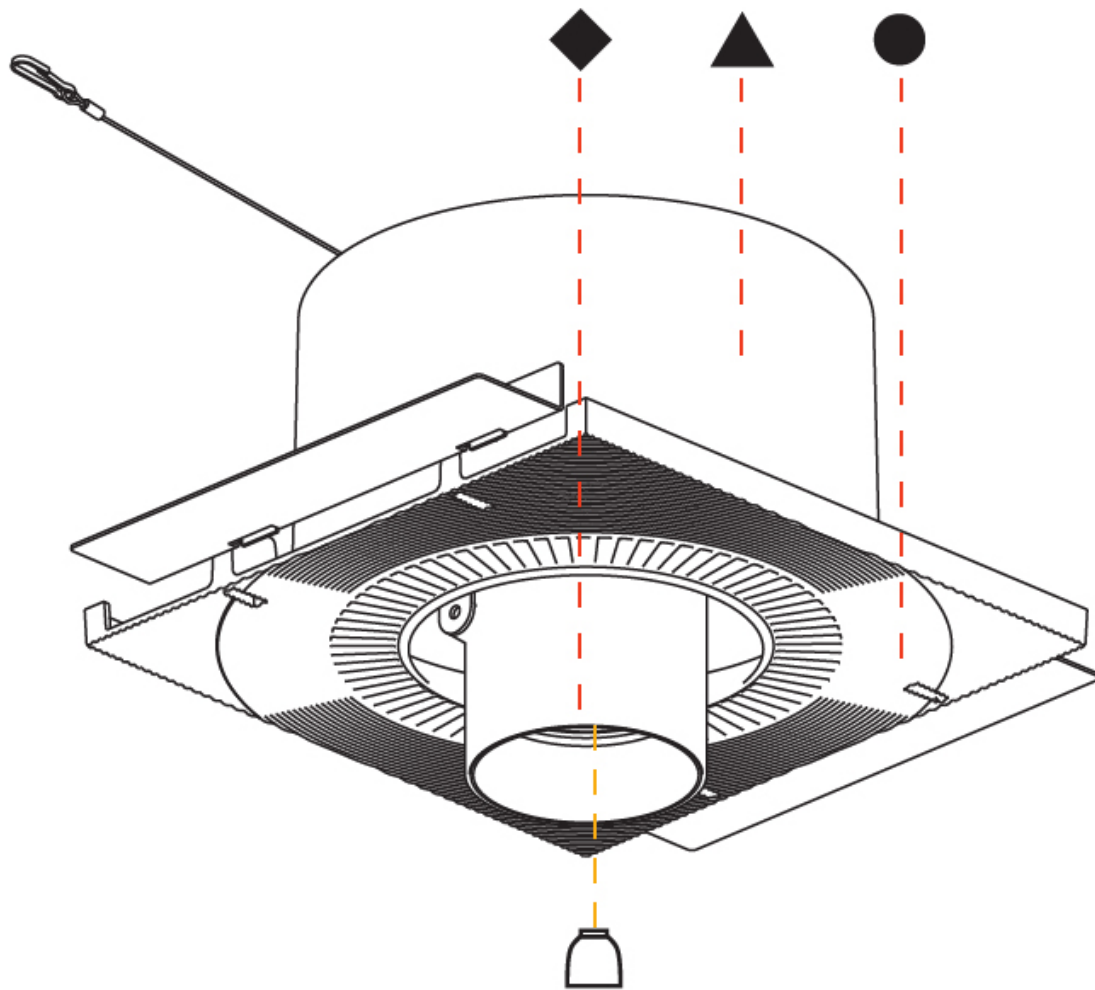

IMAGINE ROUND AURA TRIMLESS

A35395-

PROJECT	_____
TYPE	_____
SPECIFIER	_____
QUANTITY	_____
DATE	_____

A