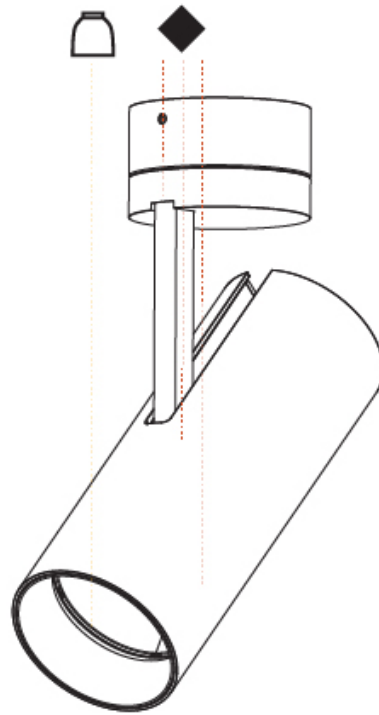

A3D113-

PROJECT
TYPE
SPECIFIER
QUANTITY
DATE