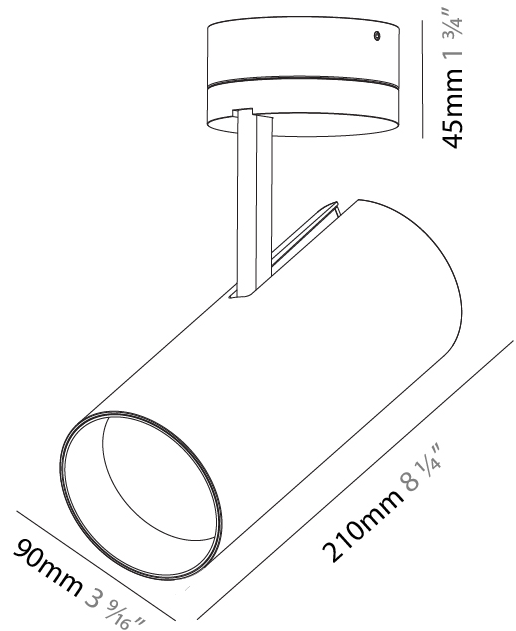

GENERAL

Series: Imagine
Subseries: Imagine 90
Brand: Prolicht
Division: Architectural
Mounting Type: Surface
Mounting Location: Ceiling
Subcategory: Spots

PHYSICAL

Shape: Round
Diameter (mm): 90
Diameter (in): 3 ⁹/₁₆
Height (mm): 210
Height (in): 8 ¹/₄
Max. Overall Height (mm): 255
Max. Overall Height (in): 10 ¹/₁₆
Light Distribution: Adjustable / Direct
Weight (kg): 1.184
Weight (lbs): 2.60
Fixture Finish: SSR / BKV / CWI / CRY / HAB / UFT / ITA / RUA / FTG / MYG / LOD / PUS / FRO / FUP / KIA / POP / BLS / SPG / MEY / GOH / GUM / CHC / COM / ABZ / JAG / OBR / MOS / ROR
Fixture Material: Aluminum Die Cast

ELECTRICAL

Lamp Type: LED (Zhaga Standard)
Input Wattage (W): 13.2 / 16.5
Total Output Wattage (W): 12 / 15
Dimming: Tri-Mode (Non-Dimming and Phase Dimming (120Vac only) and 0-10V Dimming)
Driver Included: Yes
Driver Location: Integrated
Driver Type: Constant Current - Universal
Driver Class: Class 2
Input Voltage (V): 120 - 277
Constant Current (MA): 350

LED

Number of LEDs: 1
Color Temperature (°K): 2700 / 3000 / 3500 / 4000
Max. Delivered Lumen (lm): 830 / 930 / 1009 / 1030
CRI: >90 CRI
Lamp Life (hrs): 50000

OPTICAL

Reflector°: 10
Adjustability: Rotational 350°; Tilt 90°

RATINGS AND CERTIFICATIONS

Certified By: Certified for North American Standards
IP rating: IP20

PROJECT
TYPE
SPECIFIER
QUANTITY
DATE